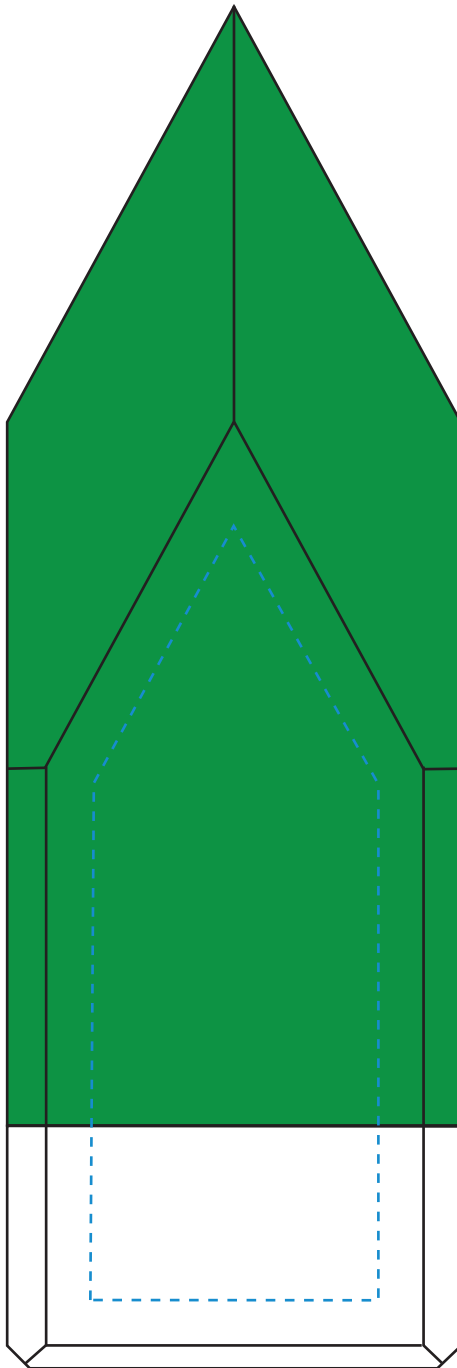

Standard Etch: Front

6730 MONOLITH AWARD - 7"
Blue line represents the max image area.