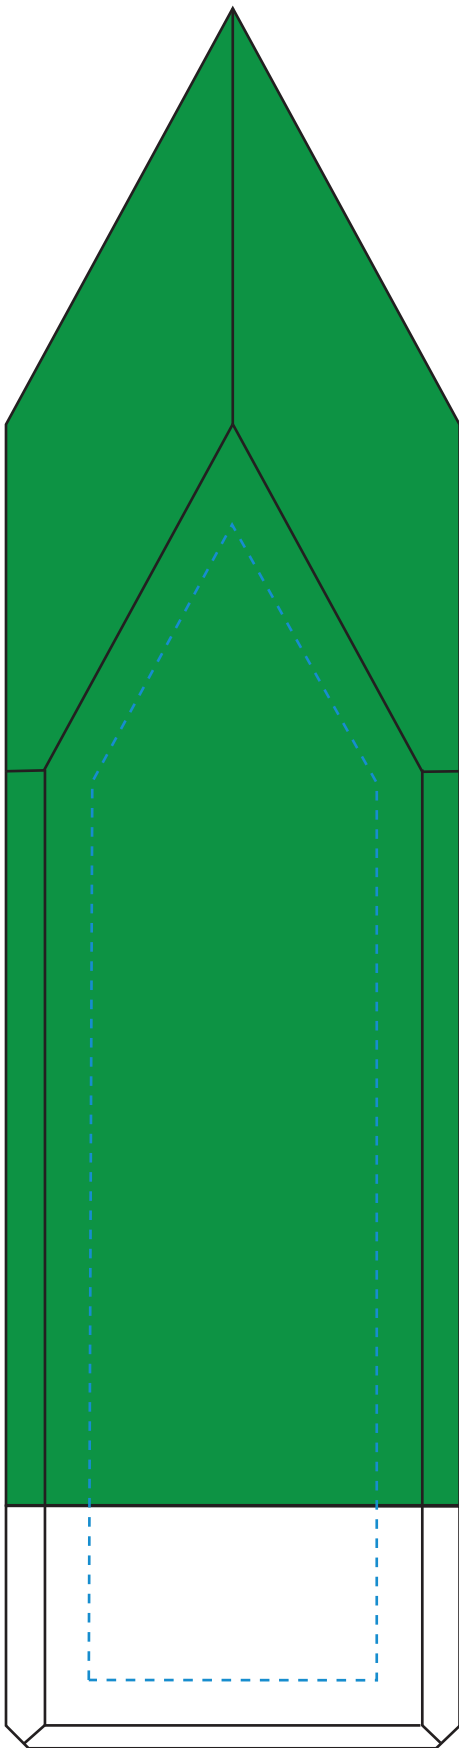

Standard Etch: Front

6731 MONOLITH AWARD - 9"
Blue line represents the max image area.