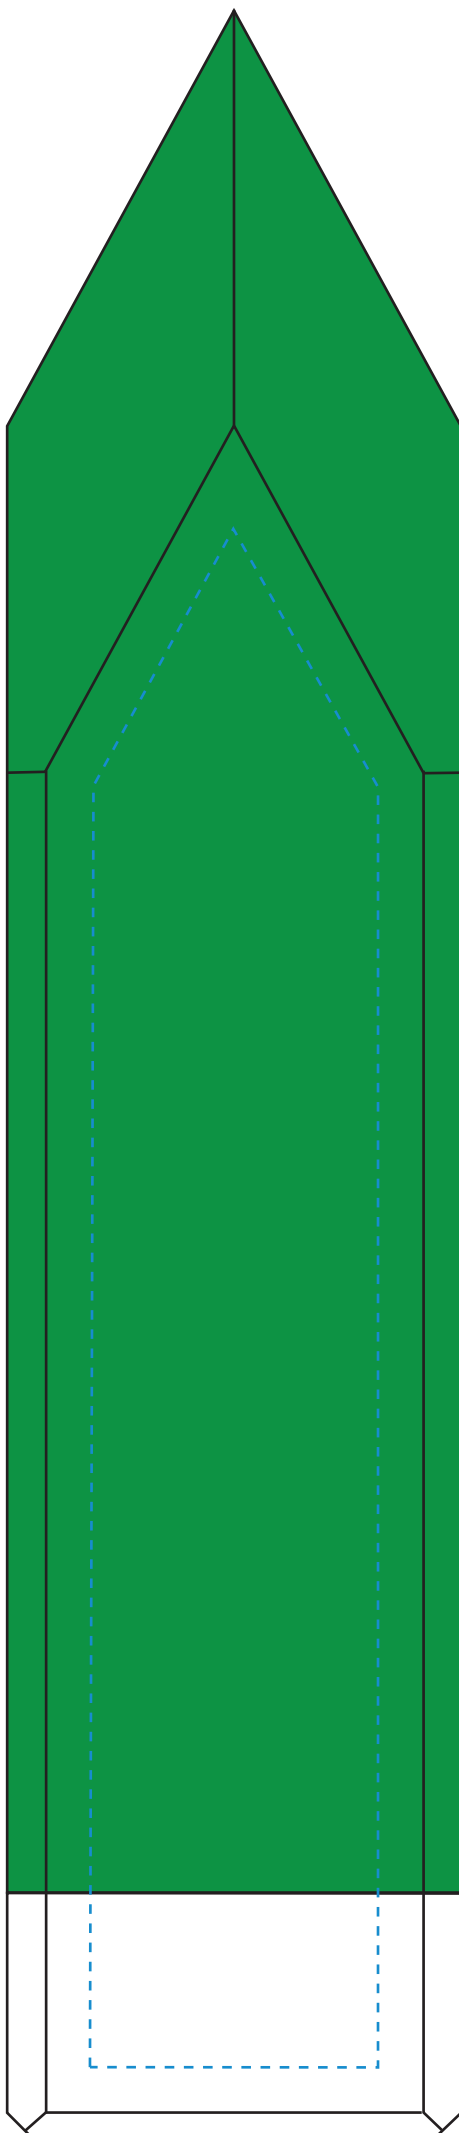

Standard Etch: Front

6732 MONOLITH AWARD - 11"
Blue line represents the max image area.